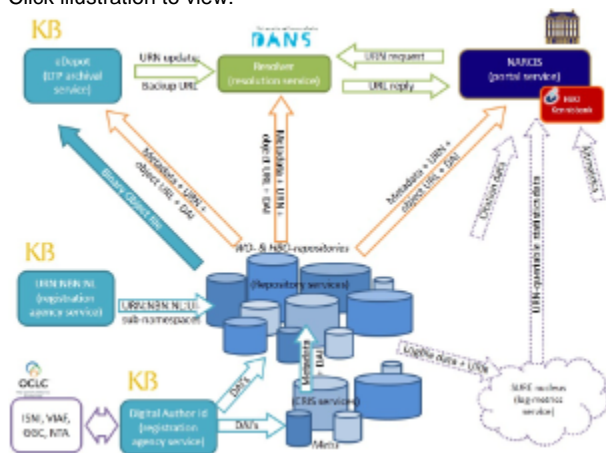

Architectures

Architectures: Dutch Academic Information Domain

On this page several views on the architectures of the Dutch Academic Information Domain are given.

Most of these are interconnecting information spheres using standards and application profiles due to intensive collaboration among all the parties.

Dutch Repository Infrastructure - A Simplified Overview

This shows the external targets who are dependent on harvesting information from the Dutch repositories.

Click illustration to view:

Repository Services Infrastructure

The orange arrows in both illustrations represent the Application profiles involved for content provisioning.

Click illustration to view:

Application Profiles needed for content provisioning

Other attachments
(previous version: 2009)