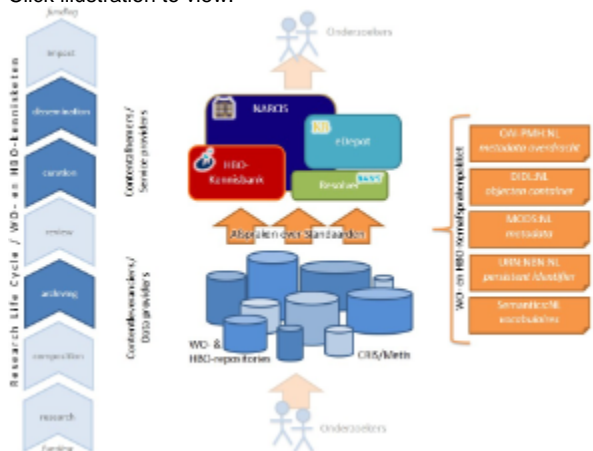

Architectures

Architectures: Dutch Academic Information Domain

On this page several views on the architectures of the Dutch Academic Information Domain are given.

Most of these are interconnecting information spheres using standards and application profiles due to intensive collaboration among all the parties.

Dutch Repository Infrastructure - A Simplified Overview

This shows the external targets who are dependent on harvesting information from the Dutch repositories.

Click illustration to view:

Repository Services Infrastructure

The orange arrows in both illustrations represent the Application profiles involved for content provisioning.

Click illustration to view:

Application Profiles needed for content provisioning

Other attachments
(previous version: 2009)